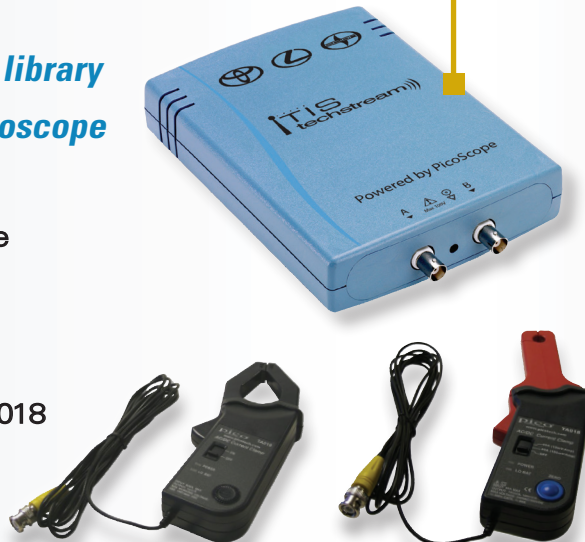

Techstream Software

- Same global Techstream software as today.
- No additional training required.

AC/DC Power Supply

- Integrated into backpack for easy accessibility
- Allows PC to be charged from 120V AC or 12V DC power source

Drew Technologies Vehicle Interface Module

- Provides data connectivity between vehicle and PC
- Housed inside backpack
- Supports all 1996 & newer vehicles

NEW! PicoScope® Automotive Diagnostic Oscilloscope

- Available in 2 or 4 channel
- Custom known good waveform library
- Best in-class automotive oscilloscope
- Kit includes:

- 4000 Series PicoScope module
- High amp current clamp
- Low amp current clamp
- Upgraded lead set
- Warranty through December 2018

NOTE: One PicoScope will be shipped with your initial Techstream 2.0 order. Additional PicoScopes can be ordered.